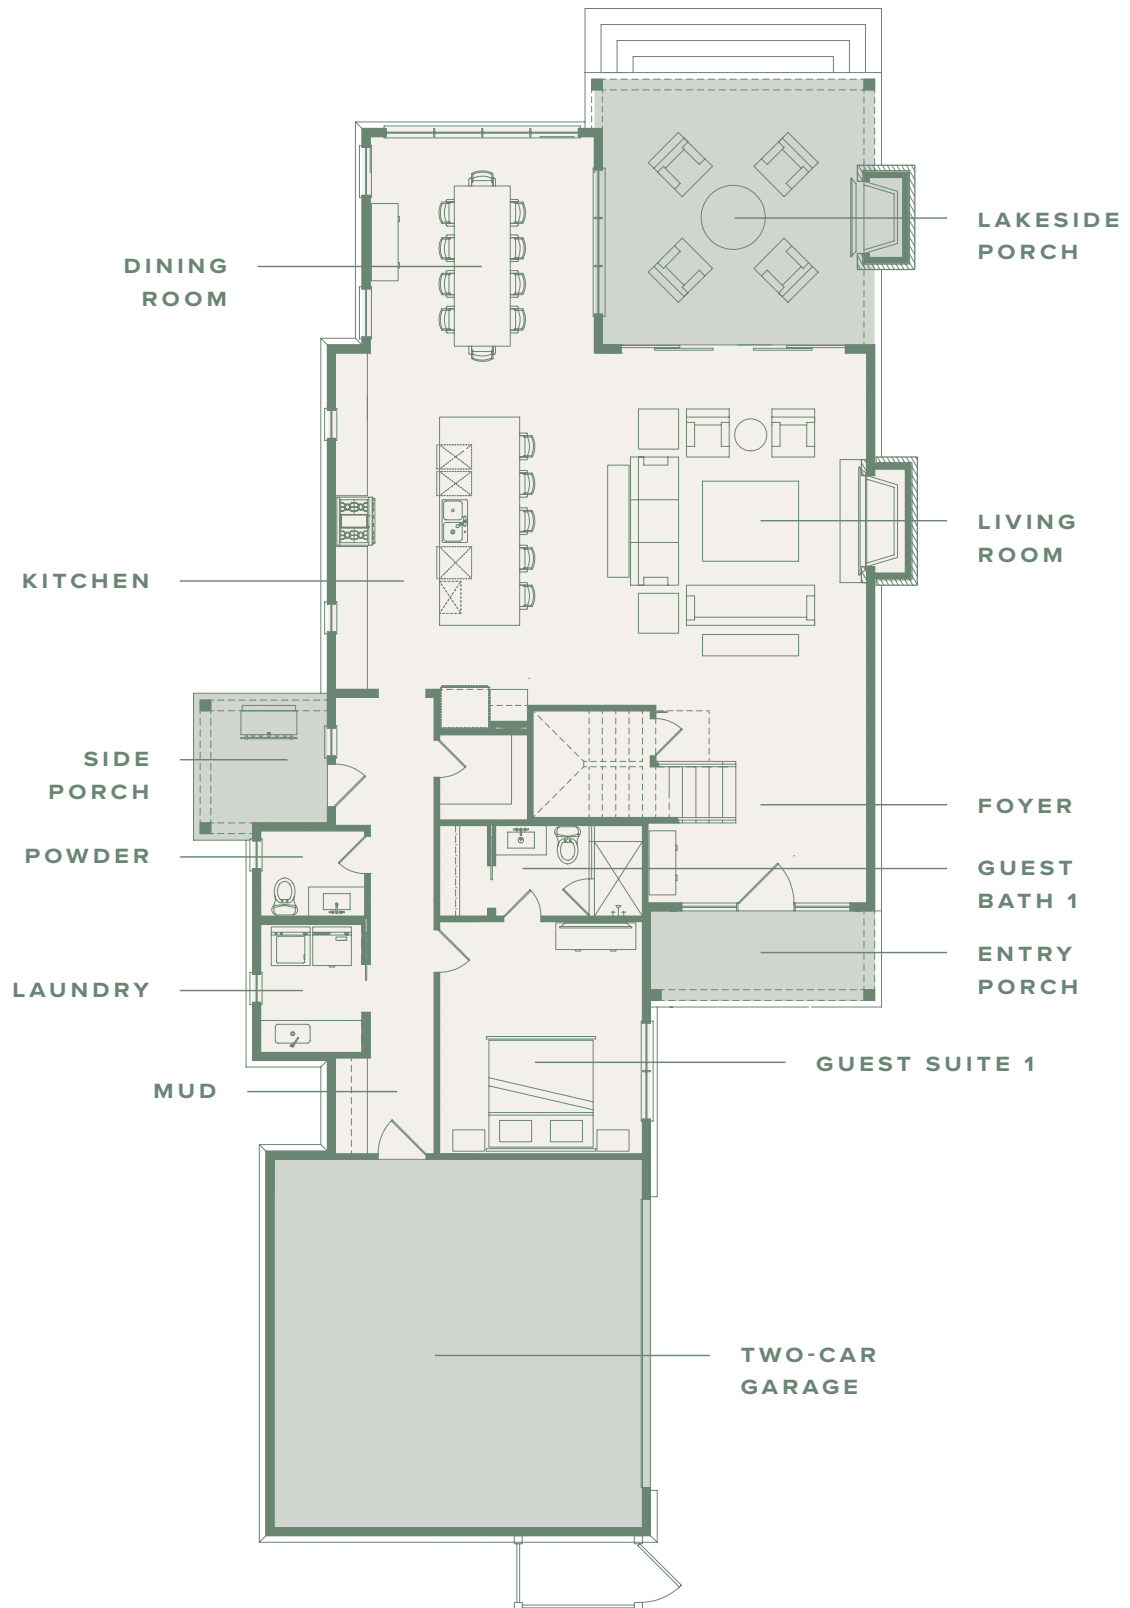

 Long Cove

OFFERED BY LONG COVE REALTY

Clover

WILDFLOWER HOME COLLECTION

Clover

WILDFLOWER HOMES

Clover is thoughtfully designed for those who love to gather. A wide-open floorplan connects the kitchen, dining, and living spaces, creating an effortless flow from everyday meals to festive celebrations. The dedicated dining room—positioned to capture peaceful pond views—adds a sense of occasion to even casual dinners. Custom cabinetry, stainless steel KitchenAid appliances, quartz countertops, and an oversized island elevate the kitchen as both a culinary space and a social hub. With four bedrooms, a game room, and a seamless connection to the outdoors, Clover is ideal for hosting, relaxing, and making the most of your time together.

HOME DETAILS

STYLE	Cottage
BEDROOMS	4 Bedroom, including 1 Bunk Room
BATHS	4 Bathrooms, 1 Powder
AC SQFT	3,850
TOTAL SQFT	4,996
FEATURES	2-Car Garage, Game Room, Dining Room on the View
ARCHITECT	John Boyd & Associates
BUILDER	Long Cove

CLOVER - LOWER FLOOR

CLOVER - UPPER FLOOR

LIVING AREA

An open floor plan with wide plank engineered hardwood floors, a gas fireplace, and oversized aluminum windows that frame peaceful Eastport views. Designed for connection and comfort—this is where memories are made.

MASTER BEDROOM

A peaceful retreat bathed in natural light, designed to restore and recharge. Wake up to views of the pond and enjoy direct access to the porch for quiet moments.

MASTER BATHROOM

Unwind in a spa-like bath featuring a soaking tub, walk-in shower, and dual vanities. Clean lines, natural light, and elevated finishes bring calm to your daily routine.