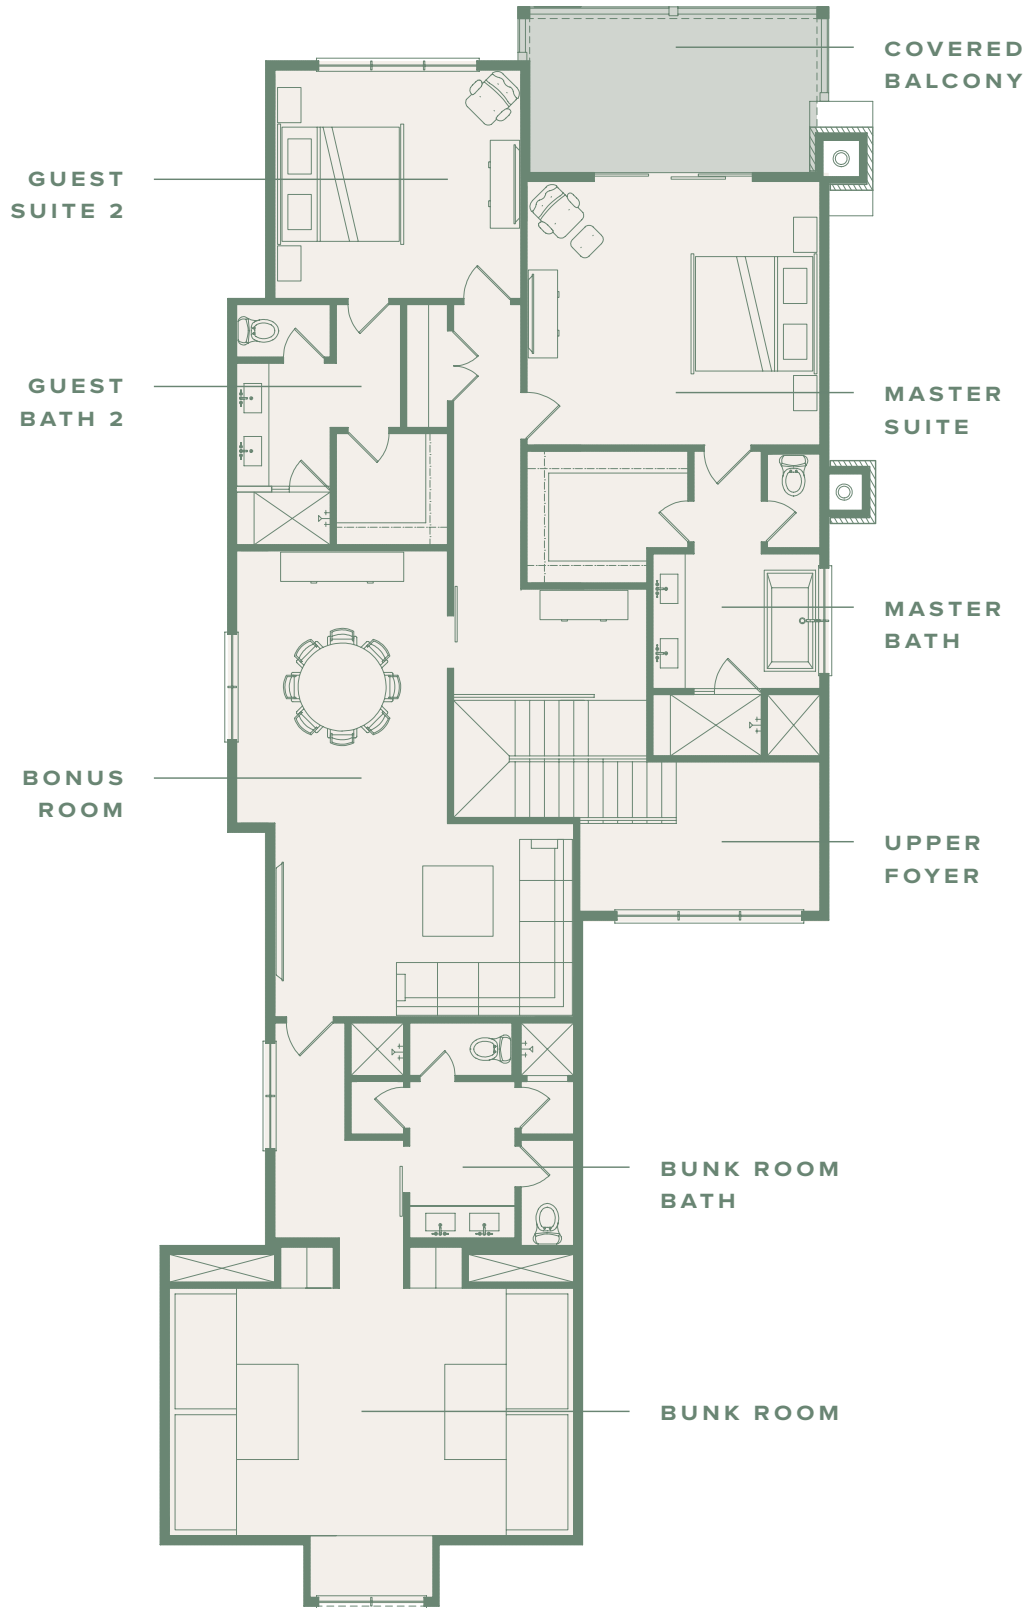

 Long Cove

OFFERED BY LONG COVE REALTY

Clover

WILDFLOWER HOME COLLECTION

Clover

WILDFLOWER HOMES

Clover is thoughtfully designed for those who love to gather. A wide-open floorplan connects the kitchen, dining, and living spaces, creating an effortless flow from everyday meals to festive celebrations. The dedicated dining room—positioned to capture peaceful pond views—adds a sense of occasion to even casual dinners. Custom cabinetry, stainless steel KitchenAid appliances, quartz countertops, and an oversized island elevate the kitchen as both a culinary space and a social hub. With four bedrooms, a game room, and a seamless connection to the outdoors, Clover is ideal for hosting, relaxing, and making the most of your time together.

HOME DETAILS

STYLE	Cottage
BEDROOMS	4 Bedroom, including 1 Bunk Room
BATHS	4 Bathrooms, 1 Powder
AC SQFT	3,850
TOTAL SQFT	4,996
FEATURES	2-Car Garage, Game Room, Dining Room on the View
ARCHITECT	John Boyd & Associates
BUILDER	Long Cove

CLOVER - LOWER FLOOR

CLOVER - UPPER FLOOR

LIVING AREA

An open floor plan with wide plank engineered hardwood floors, a gas fireplace, and oversized aluminum windows that frame peaceful Eastport views. Designed for connection and comfort—this is where memories are made.

MASTER BEDROOM

A peaceful retreat bathed in natural light, designed to restore and recharge. Wake up to views of the pond and enjoy direct access to the porch for quiet moments.

MASTER BATHROOM

Unwind in a spa-like bath featuring a soaking tub, walk-in shower, and dual vanities. Clean lines, natural light, and elevated finishes bring calm to your daily routine.