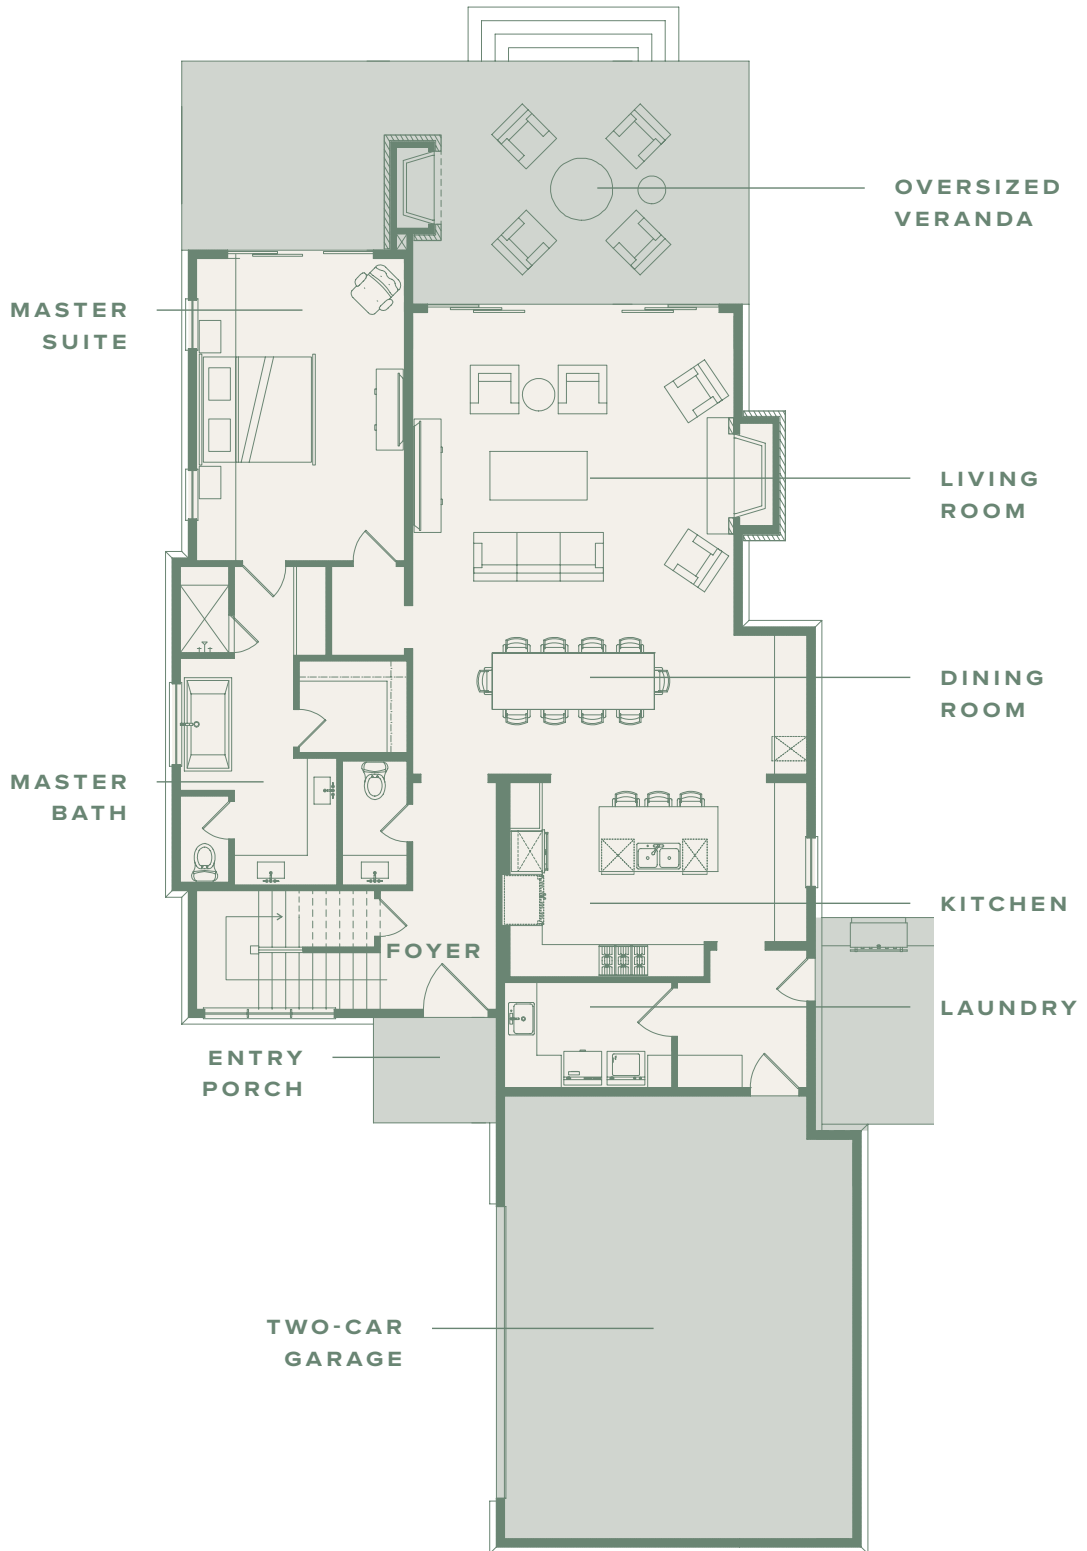

 Long Cove

OFFERED BY LONG COVE REALTY

Bluebonnet

WILDFLOWER HOME COLLECTION

Bluebonnet

WILDFLOWER HOMES

Bluebonnet offers the ultimate in ease and comfort, with both the primary suite and laundry room located on the main floor—perfect for those who prefer everything within reach. With two full master suites and a custom bunkroom, there's space for guests to spread out while maintaining privacy. Thoughtfully designed with multiple covered outdoor living spaces—including private patios off both master suites and the guest room—Bluebonnet invites you to enjoy the outdoors in comfort. Whether you're sipping coffee by the fire, hosting family, or staying for weeks at a time, this home balances functionality with laid-back elegance—designed to make life feel simpler, calmer, and beautifully complete.

BLUEBONNET - LOWER FLOOR

BLUEBONNET - UPPER FLOOR

LIVING AREA

Framed by oversized aluminum windows with sweeping views of the Eastport meadow, this open-concept living space features wide plank engineered hardwood floors, a cozy gas fireplace, and room to gather with the whole family.

DINING

Enjoy fresh meals and easy conversation with a backdrop of serene views. Just steps from the kitchen, this space blends functionality with warmth—ideal for weeknight dinners or weekend brunches.

MASTER BEDROOM

A calming sanctuary bathed in natural light, offering space to relax, recharge, and truly feel at home. Steps from the veranda, it's a quiet corner made for rest.

MASTER BATHROOM

A spa-inspired retreat featuring a freestanding soaking tub, a generous walk-in shower, and a double vanity with custom cabinetry and quartz countertops.