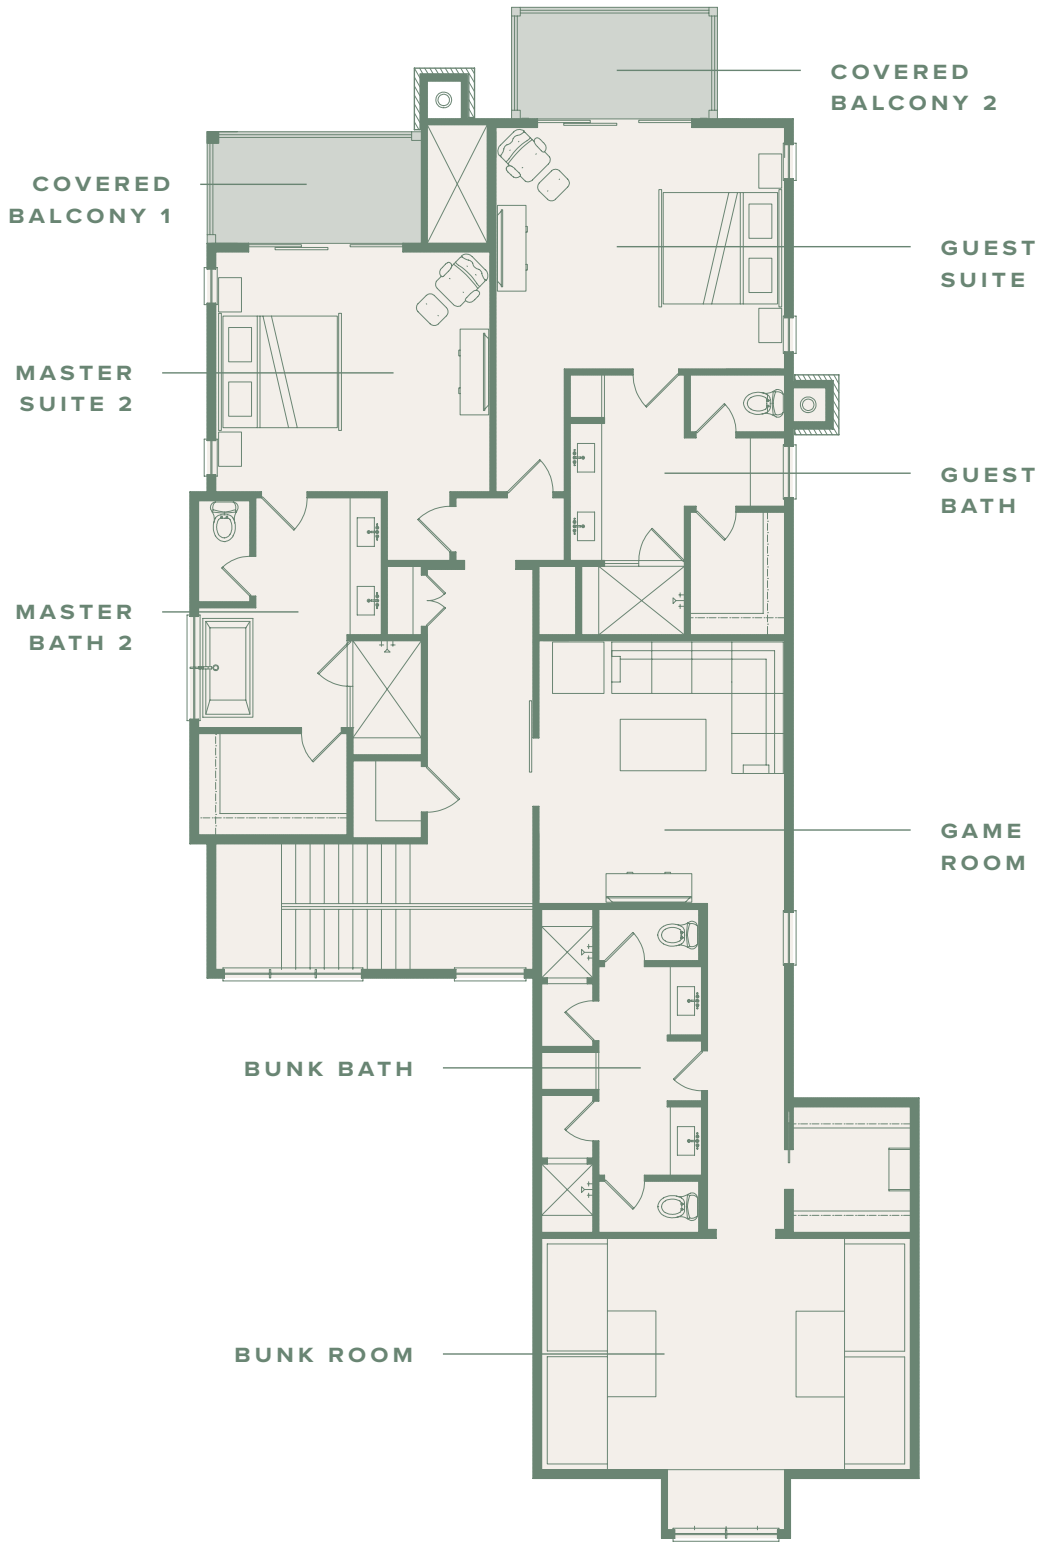

 Long Cove

OFFERED BY LONG COVE REALTY

Bluebonnet

WILDFLOWER HOME COLLECTION

Bluebonnet

WILDFLOWER HOMES

Bluebonnet offers the ultimate in ease and comfort, with both the primary suite and laundry room located on the main floor—perfect for those who prefer everything within reach. With two full master suites and a custom bunkroom, there's space for guests to spread out while maintaining privacy. Thoughtfully designed with multiple covered outdoor living spaces—including private patios off both master suites and the guest room—Bluebonnet invites you to enjoy the outdoors in comfort. Whether you're sipping coffee by the fire, hosting family, or staying for weeks at a time, this home balances functionality with laid-back elegance—designed to make life feel simpler, calmer, and beautifully complete.

HOME DETAILS

STYLE	Cottage
BEDROOMS	4 Bedroom, including 2 Master and 1 Bunk Room
BATHS	4 Bathrooms, 1 Powder
AC SQFT	3,891
TOTAL SQFT	5,093
FEATURES	2-Car Garage, Game Room, Oversized Porch, 1 Master Down
ARCHITECT	John Boyd & Associates
BUILDER	Long Cove

BLUEBONNET - LOWER FLOOR

BLUEBONNET - UPPER FLOOR

LIVING AREA

Framed by oversized aluminum windows with sweeping views of the Eastport meadow, this open-concept living space features wide plank engineered hardwood floors, a cozy gas fireplace, and room to gather with the whole family.

MASTER BEDROOM

A calming sanctuary bathed in natural light, offering space to relax, recharge, and truly feel at home. Steps from the veranda, it's a quiet corner made for rest.

MASTER BATHROOM

A spa-inspired retreat featuring a freestanding soaking tub, a generous walk-in shower, and a double vanity with custom cabinetry and quartz countertops.